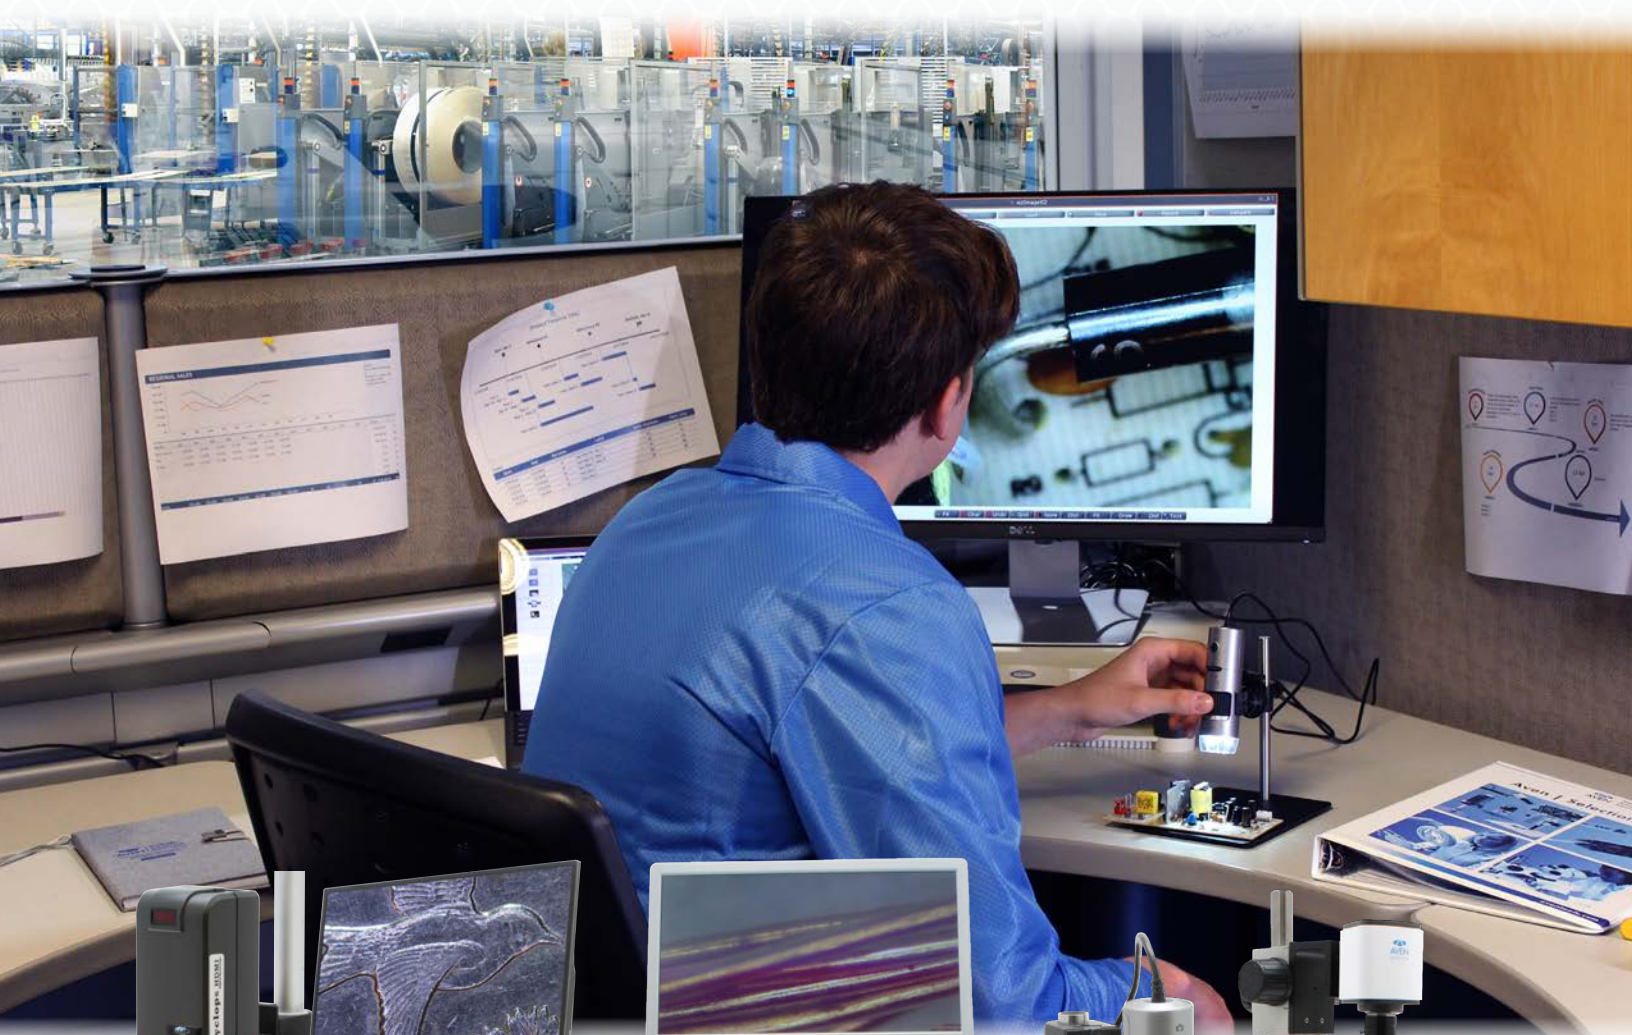

Tools for
Advancing
Innovation

Digital Microscope

Selection Guide

Advantages of Digital Microscopes

Ultra Sharp Digital Magnification

Microscope technology has rapidly advanced over the years. Today's digital microscopes can magnify smaller objects better than ever before. Digital microscopy camera technology enables you to inspect any object, small or large, in ultra sharp digital magnification. With digital microscopes, lenses and positioning are becoming increasingly better. Although it is not as vivid as the 3 dimensional imagery stereo microscopes offer, the 2 dimensional image that is projected onto monitors has become very comparable with the advancement of technology. Accessories like tilt tables and LED lighting help the 2D image on screen become more vivid and appear more 3 dimensional.

USB and HDMI Outputs

Digital microscopes take the technology even further with microscope cameras and the integration of USB capabilities. Live snapshots can now be taken and saved to an inserted USB memory stick or the internal storage of the microscope for quick access. Saving an image to internal storage makes it easy to access for later inspection or to share inspection images with others not in the lab or office.

Ergonomically Designed for Ease of Use

Working with digital microscopes can reduce overall inspection time. With the image being projected onto a monitor, there is no more neck or eye strain from bending down and looking through binocular lenses, giving ease to long term usage.